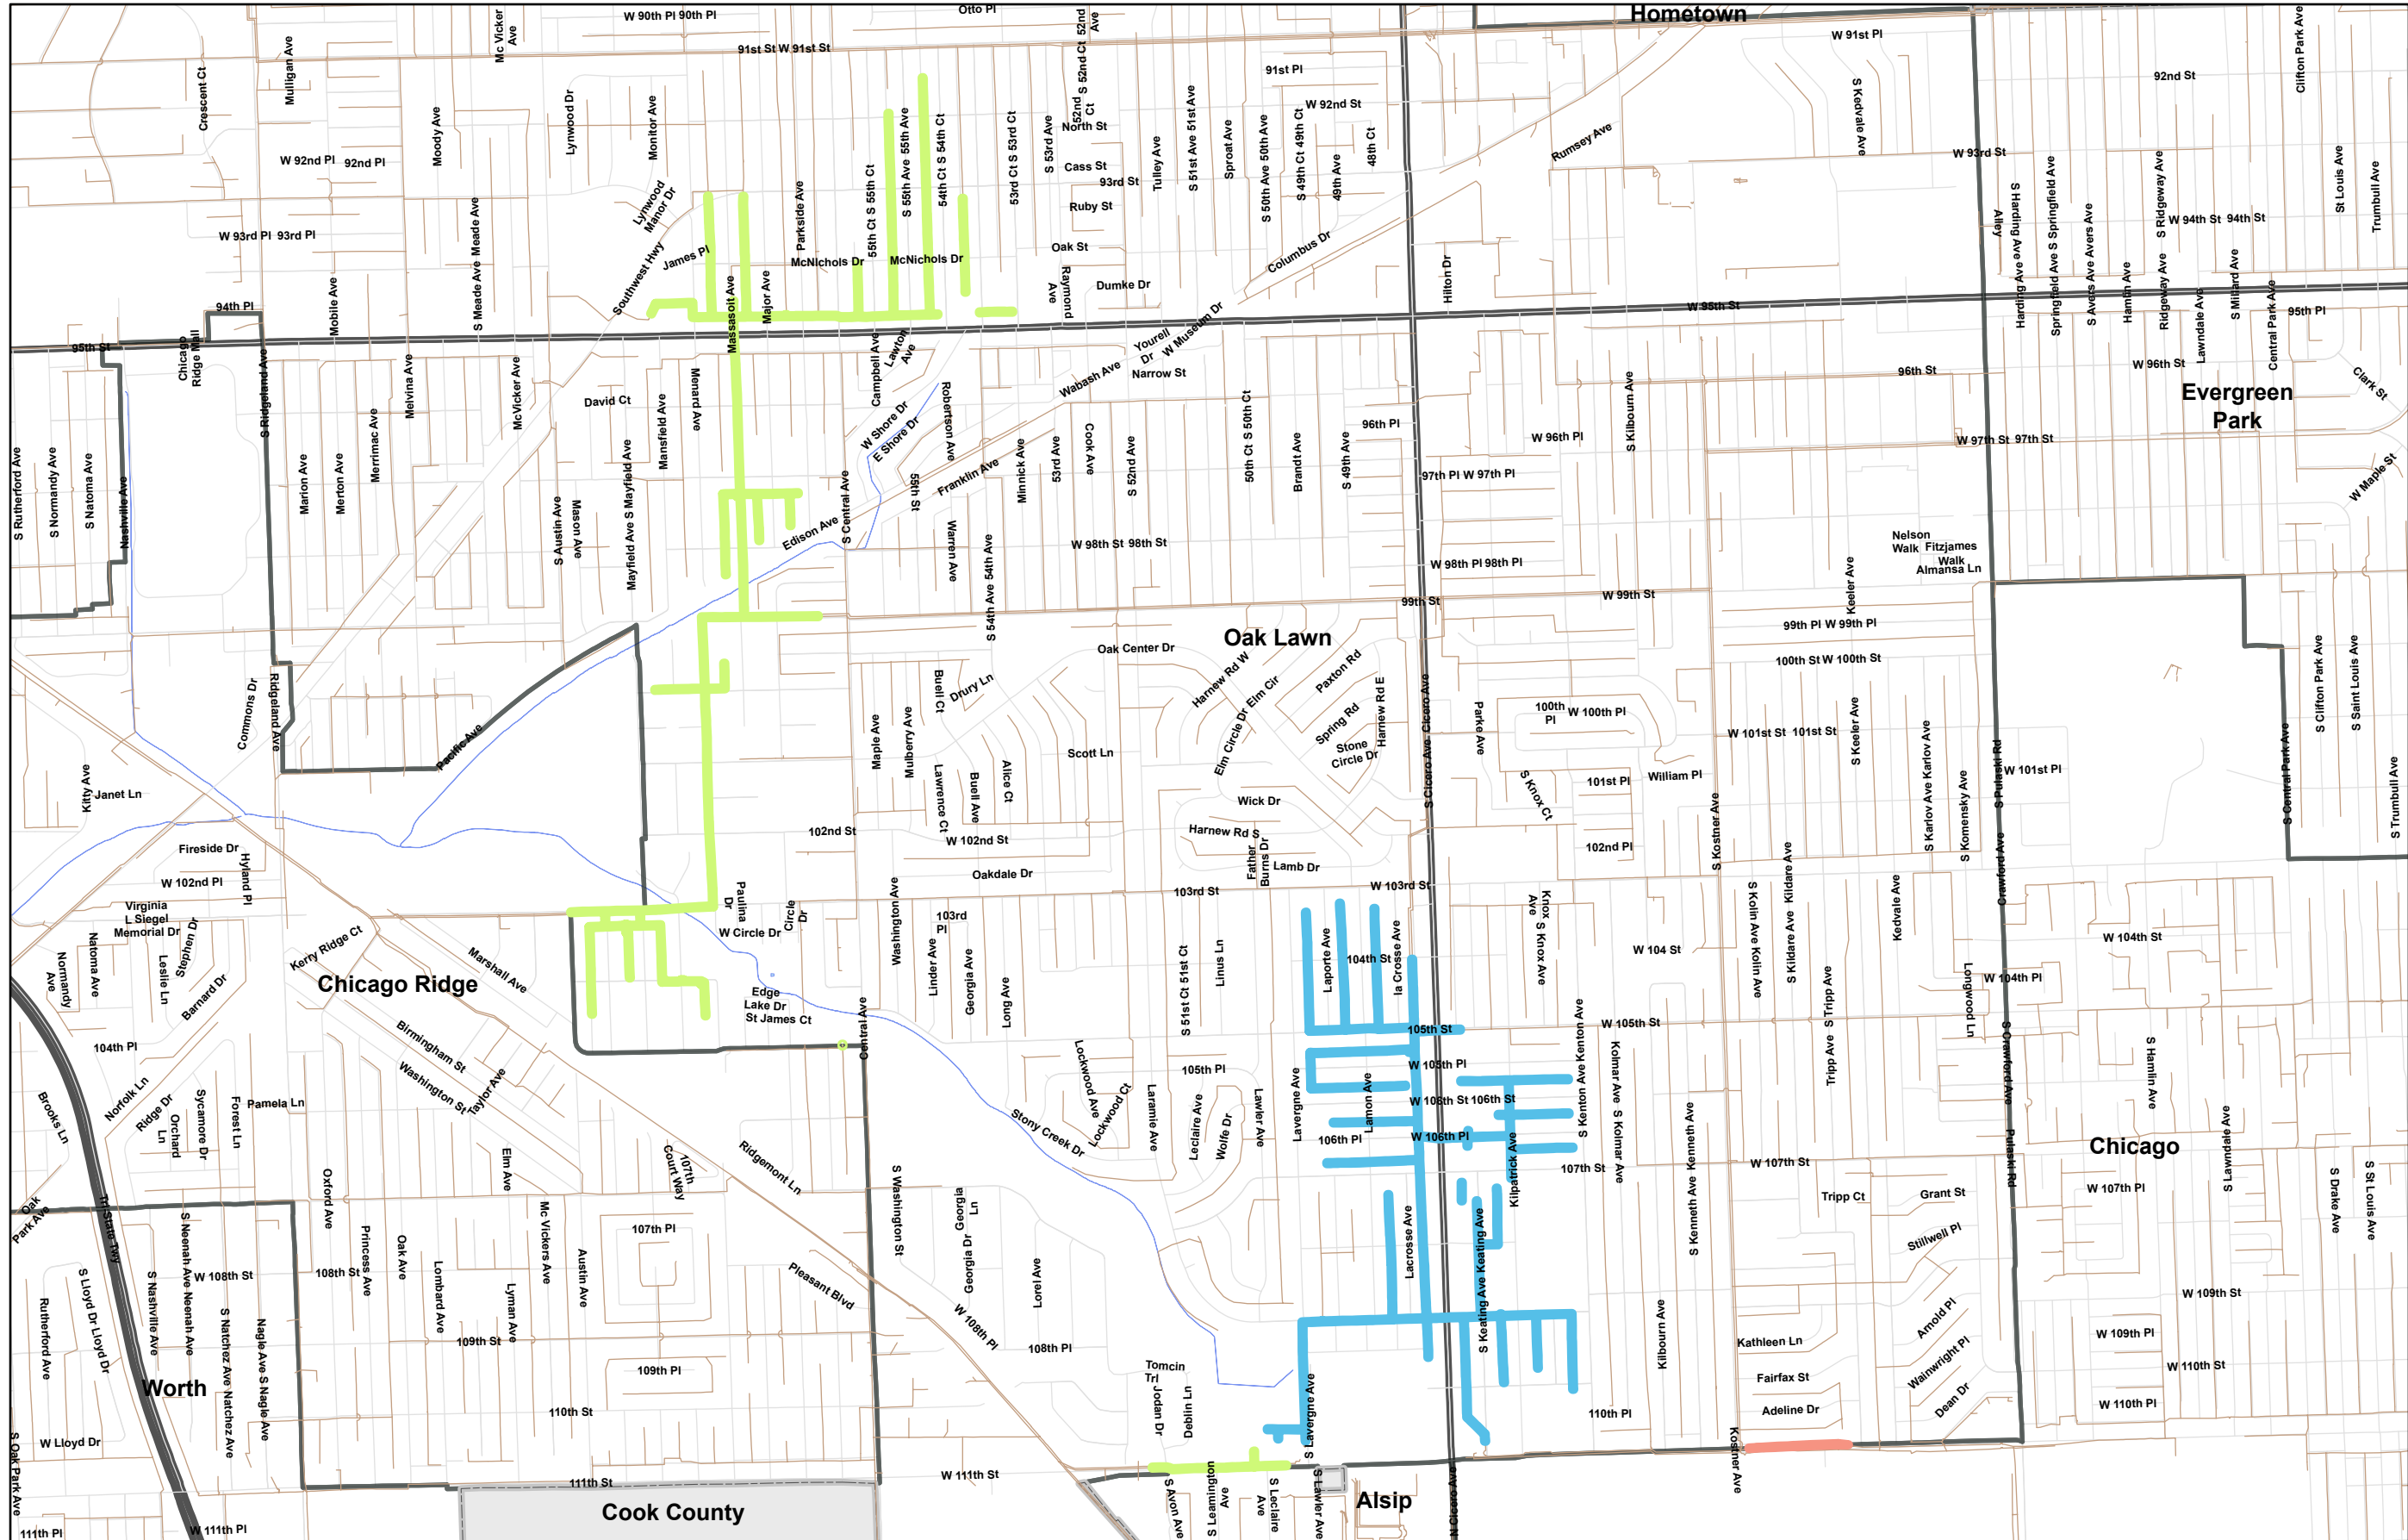

Oak Lawn

ComED Vegetation Management Scheduled Preventative Maintenance Trimming

- G6073
- G6074
- G6092

Note: This information is proprietary and confidential.
For more information contact your Local Municipal Office or 1-800-Edison-1